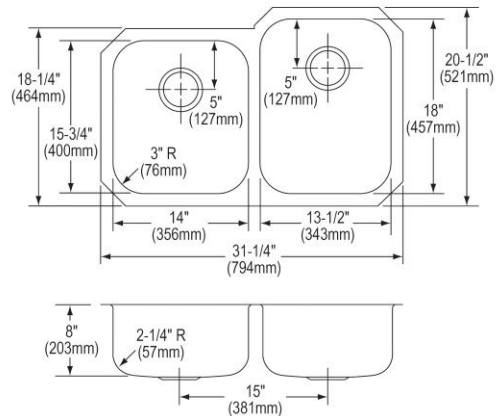

AMERICAN PRIDE. A LIFETIME TRADITION.

Like your family, the Elkay family has values and traditions that endure. For almost a century, Elkay has been a family-owned and operated company, providing thousands of jobs that support our families and communities.

Product Compliance: ASME A112.19.3/CSA B45.4

Sinks are listed by IAPMO® as meeting the applicable requirements of the Uniform Plumbing Code®, International Plumbing Code®, and National Plumbing Code of Canada.

- [Clean and Care Manual (PDF)](#)
- [Installation Instructions (PDF)](#)
- [Limited Lifetime Warranty (PDF)](#)

Similar models are available with: extra deep bowls, included accessories (kit), small bowl on the opposite side