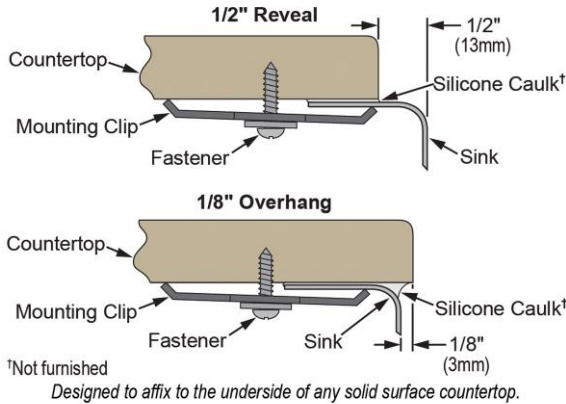

**Installation Profile:**

Optional Accessories		
<a href="#">LKWOBG1318SS</a>	Elkay Stainless Steel 11-1/2" x 15-3/4" x 1-1/8" Bottom Grid <a href="#">Spec Sheet (PDF)</a>	
<a href="#">LKWOBG1415SS</a>	Elkay Stainless Steel 12" x 13-1/2" x 1" Bottom Grid <a href="#">Spec Sheet (PDF)</a>	
<a href="#">CB1516</a>	Elkay Hardwood 15" x 16-3/4" x 3/4" Cutting Board <a href="#">Spec Sheet (PDF)</a>	
<a href="#">LK99</a>	Elkay Deluxe 3-1/2" Drain Type 304 Stainless Steel Body, Strainer Basket Rubber Seal and Tailpiece <a href="#">Spec Sheet (PDF)</a>	
<a href="#">LKWORBSS</a>	Elkay Stainless Steel 15-3/8" x 12-3/8" x 5-7/16" Rinsing Basket <a href="#">Spec Sheet (PDF)</a>	
<a href="#">LKWORB1316SS</a>	Elkay Stainless Steel 12-1/2" x 15" x 7" Rinsing Basket <a href="#">Spec Sheet (PDF)</a>	